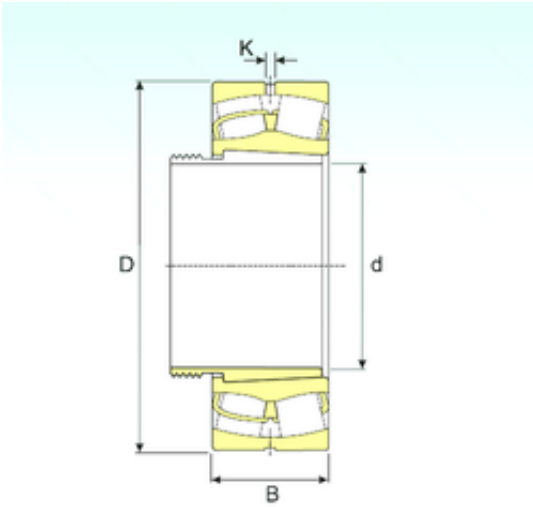

Bearing USA CORP.

280 mm x 500 mm x 160 mm ISB 23160
EKW33+AOH3160 spherical roller bearings

Bearing No. 23160 EKW33+AOH3160

Size	280x500x160 mm
Bore Diameter	280 mm
Outer Diameter	500 mm
Width	160 mm
d	280 mm
D	500 mm
B	160 mm
C	160 mm
K	9 mm
Weight	140 Kg
Basic dynamic load rating (C)	3136 kN
Basic static load rating (C0)	4998 kN
(Grease) Lubrication Speed	918 r/min

23160 EKW33+AOH3160 Bearing 2D drawings and 3D CAD models