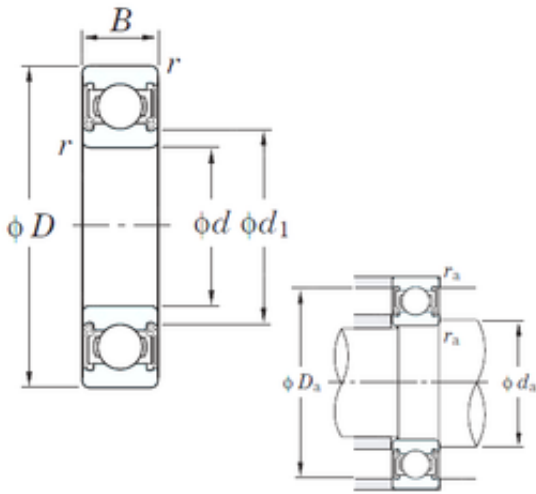

# Bearing USA CORP.

55 mm x 100 mm x 21 mm KOYO 6211 2RD C3 deep groove ball bearings

Bearing No. 6211 2RD C3

Size	55x100x21 mm
Bore Diameter	55 mm
Outer Diameter	100 mm
Width	21 mm
d	55 mm
D	100 mm
B	21 mm
C	21 mm
d1	66,4 mm
r min.	1,5 mm
da min.	63 mm
da max	66 mm
Da max.	92 mm
ra max.	1,5 mm
Weight	0,607 Kg
Basic dynamic load rating (C)	43,4 kN
Basic static load rating (C0)	29,4 kN
(Grease) Lubrication Speed	5 700 r/min

6211 2RD C3 Bearing 2D drawings and 3D CAD models