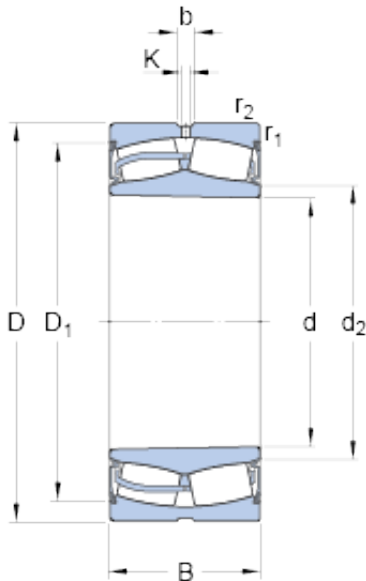

Bearing USA CORP.

220 mm x 400 mm x 108 mm SKF
22244-2CS5K/VT143 spherical roller bearings

Bearing No. 22244-2CS5K/VT143

22244-2CS5K/VT143 Bearing 2D drawings and 3D CAD models

Size	400x220x108 mm
Bore Diameter	400 mm
Outer Diameter	220 mm
Width	108 mm
d	220 mm
D	400 mm
B	108 mm
d ₂	257 mm
D ₁	359 mm
b	16.7 mm
K	9 mm
r _{1,2} - min.	4 mm
d _a - min.	229 mm
d _a - max.	257 mm
D _a - max.	383 mm
r _a - max.	3 mm
Basic dynamic load rating - C	1839 kN
Basic static load rating - C ₀	2360 kN
Fatigue load limit - P _u	200 kN
Limiting speed	380 r/min
Calculation factor - e	0.25
Calculation factor - Y ₁	2.7
Calculation factor - Y ₂	4
Calculation factor - Y ₀	2.5

Bearing USA CORP.

Category	Roller Bearings
Inventory	0.0
Manufacturer Name	SKF
Minimum Buy Quantity	N/A
Weight / Kilogram	62.055
EAN	7316574852352
Product Group	B04311
d_2	257 mm
D_1	359 mm
$r_{1,2}$ min.	4 mm
D_a max.	383 mm
r_a max.	3 mm
Basic dynamic load rating C	1839 kN
Basic static load rating C_0	2360 kN
Fatigue load limit P_u	200 kN
Calculation factor e	0.25
Calculation factor Y_1	2.7
Calculation factor Y_2	4
Calculation factor Y_0	2.5
Mass bearing	56.7 kg